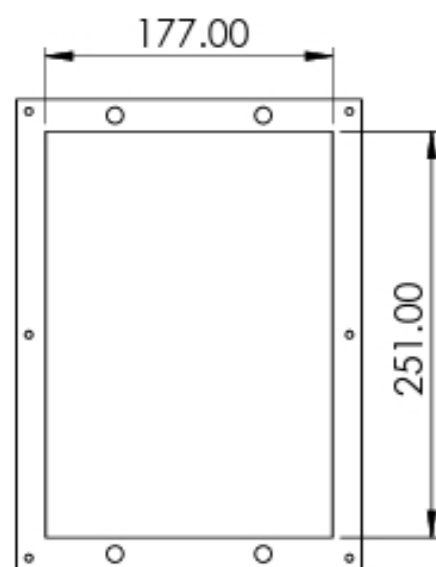

Example of solar audio electronics (from BlackboxAV)

suggested Cut Out