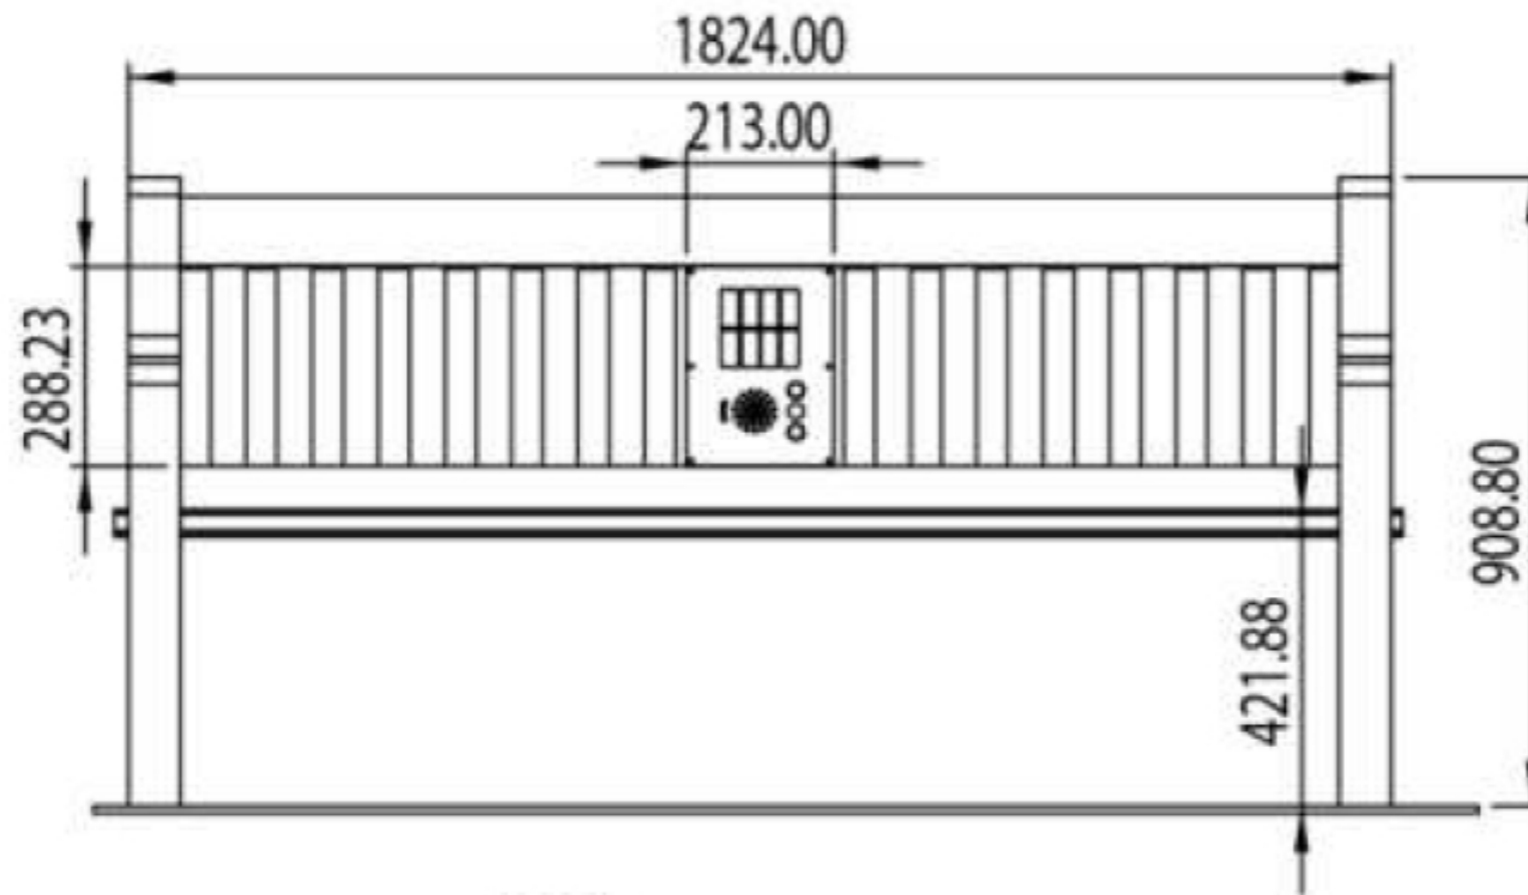

Front Elevation

Side Elevation

N60
Printing and Sign-Making

ZONE
1

QTY.	REF.
x1	5-N60-005

DESCRIPTION

Bench with in-built solar audio and 2no. audio messages

MATERIALS